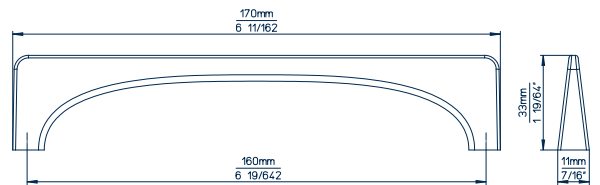

Alle Maße in mm | All dimensions in mm

PB12 schwarz matt // ZN21 Edelmetalleffekt | PB12 matt black // ZN21 stainless steel effect