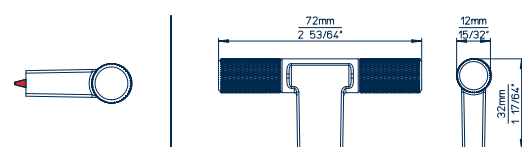

2509

Druckguss + Aluminium | die cast + aluminium

Art. Nr. / item no. | LA / cc
2509-72 | **0**

2511

Stahl | steel

Art. Nr. / item no. | LA / cc
2511-72 | **0**

Alle Maße in mm | All dimensions in mm

PB12 schwarz matt // ZN27 Edstahleffekt matt // ZN79 Messing antik gebürstet // ZN83 Vintage Gold | PB12 matt black // ZN27 matt stainless steel effect // ZN79 brushed antique brass // ZN83 vintage gold

*Vintagefarben: Können aufgrund manueller Bearbeitung Oberflächenunterschiede aufweisen. | * Vintage colors: Surface variations are possible as manually treated.