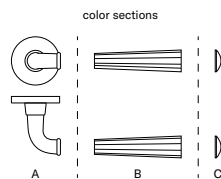

Personalisation of handle colour - choice of 3 items from 6 colours

An example of finishing combinations

PN PVD + BK + PN PVD
copper + matt black + copper

WH + LC + WH
matt white + polished chrome + matt white