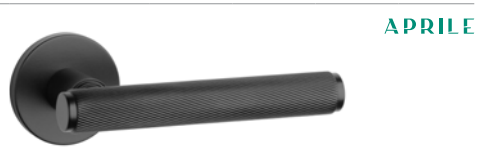

APRILE

KERRIA rose R SLIM 7MM	BK	GYM	KG
price € incl vat			
Art nr: AS KERRIA R 7S	179 €	199 €	215 €
AS R 7S OB 	15 €	16 €	18 €
AS R 7S PZ 	15 €	16 €	18 €
AS R 7S WC 	26,50 €	29,90 €	29,90 €