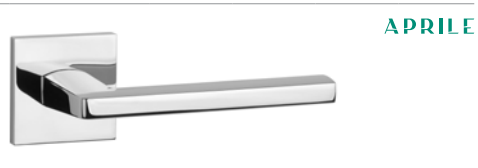

APRILE

PRIMULA rose Q SLIM 7MM	CP
	MSC
	BLACK

price € incl vat

Art nr: AT PRIMULA Q 7S	45 €
----------------------------	------

AT Q 7S OB	16 €
 	

AT Q 7S PZ	16 €
 	

AT Q 7S WC	26,50 €
 	

APRILE

PYROLA rose Q SLIM 7MM	CP	WHITE
	MSC	GOLD PVD
	BLACK	

price € incl vat

Art nr: AT PYROLA Q 7S	49 €	55 €
---------------------------	------	------

AT Q 7S OB	16 €	18 €
 		

AT Q 7S PZ	16 €	18 €
 		

AT Q 7S WC	26,50 €	29,50 €
 		