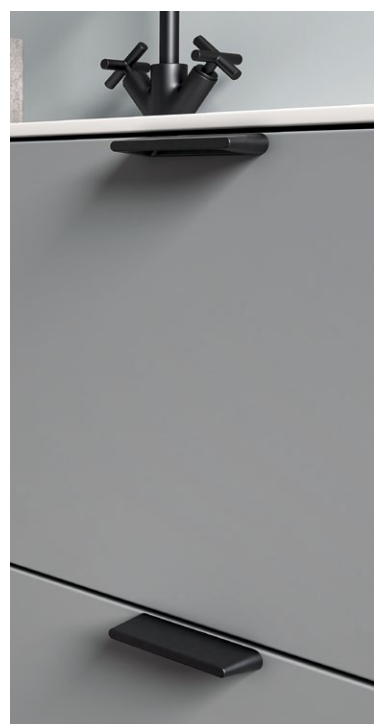

HYBRIDGRIFFE & GRIFFELEISTEN 2021

HYBRIDHANDLES & INTEGRATED HANDLES 2021

Hier bleiben Sie auf dem Laufenden
Stay up to date

www.siro.at

SIRO Beschläge- und Metallwarenfabrik Ges. m. b. H.
Spielfeldstraße 12 / 4452 Ternberg / Austria
Tel: +43 (0) 7256.6020.0 / Fax: +43 (0) 7256.8932
E-Mail: office@siro.at

SIRO
FASHION FOR FURNITURE