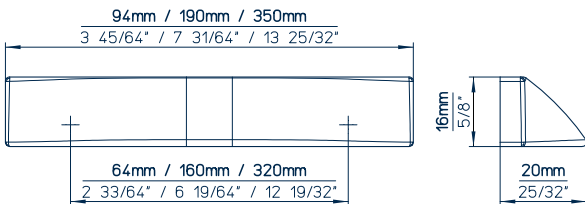

2447-190PB12

Art. Nr. / item no.	LA / cc	PB12	PB32	ZN1	ZN16	ZN21	ZN75*	ZN79*	ZN83*
2447-94	64	✓	✓	✓		✓	✓		✓
2447-190	160	✓	✓	✓	✓	✓	✓	✓	✓
2447-350	320	✓	✓	✓		✓	✓		✓